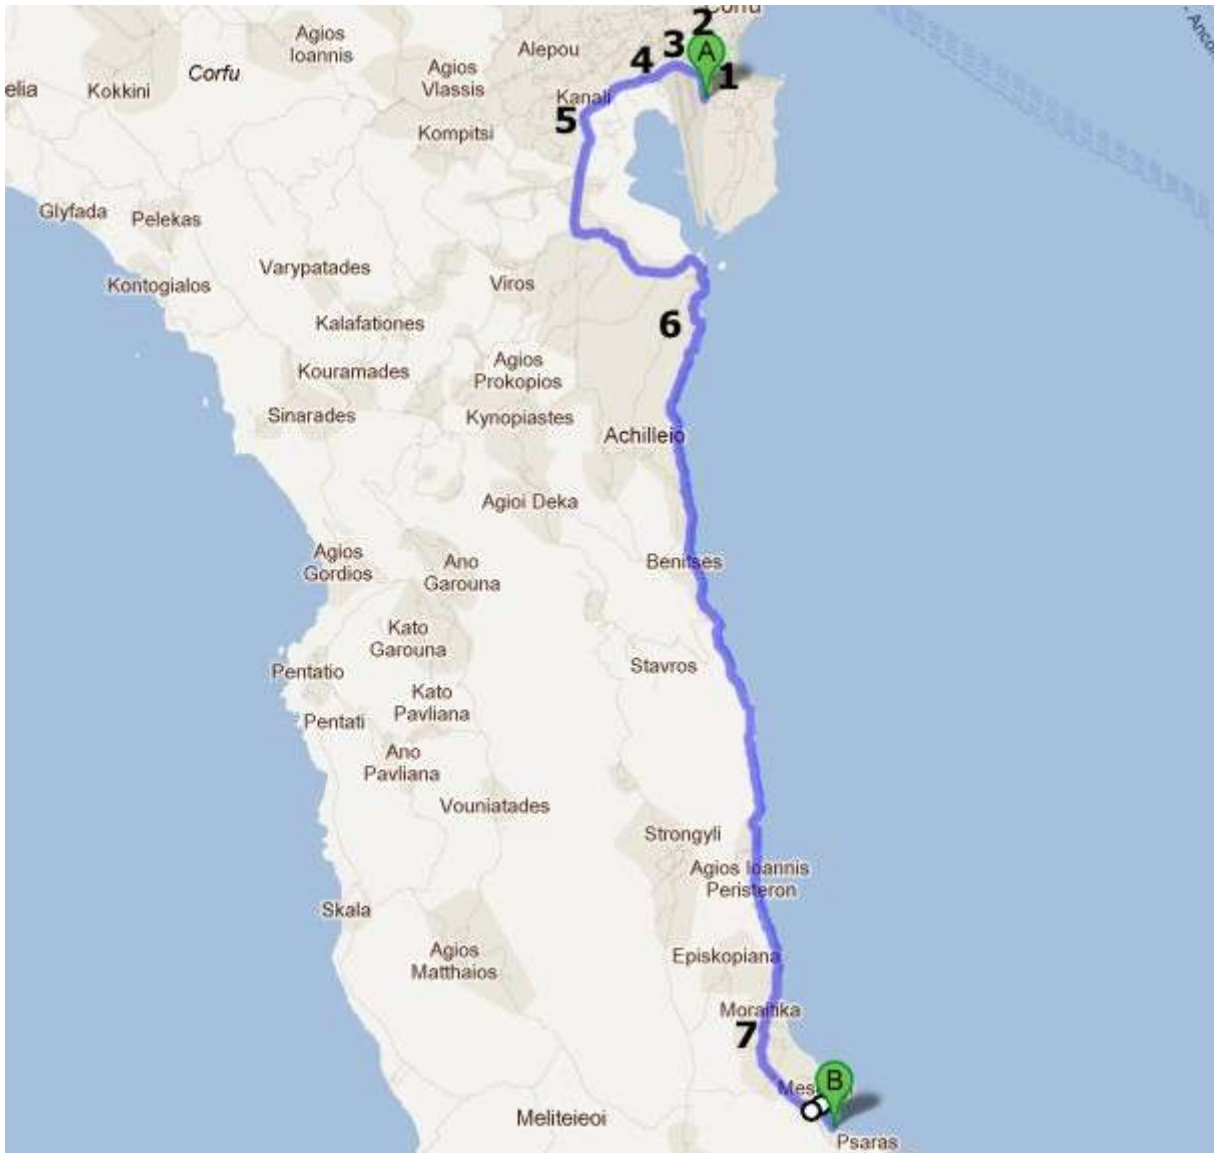

Driving instructions

Corfu Airport – The Ionian Pearl villa

Follow the south road towards “Lefkimi”

1. Turn left onto **Ethnikis Stadiou** (55 m)
2. Turn slightly left and merge onto **Ethnikis Lefkimis** road (400 m)
3. Continue straight (passing the airports runway)
4. Turn left at traffic lights and stay onto **Ethnikis Lefkimis** (550 m)
5. Turn left and stay onto **Ethnikis Lefkimis** (2.8 km)
(just passed overhead sign LEFKIMI)
6. Continue straight through **Perama, Benitses** (15 km)
7. In **Moraitika** continue straight until roundabout
8. At the roundabout, take 2nd exit onto **Messonghi** (1.1 km)
9. Take the 3rd left (150 m)
10. Turn right and continue straight (500 m)
11. **Ionian Pearl** is on your right hand side

Enter code: 0852 for security bar to open.

STEPS 1 – 7

STEPS 8 – 11