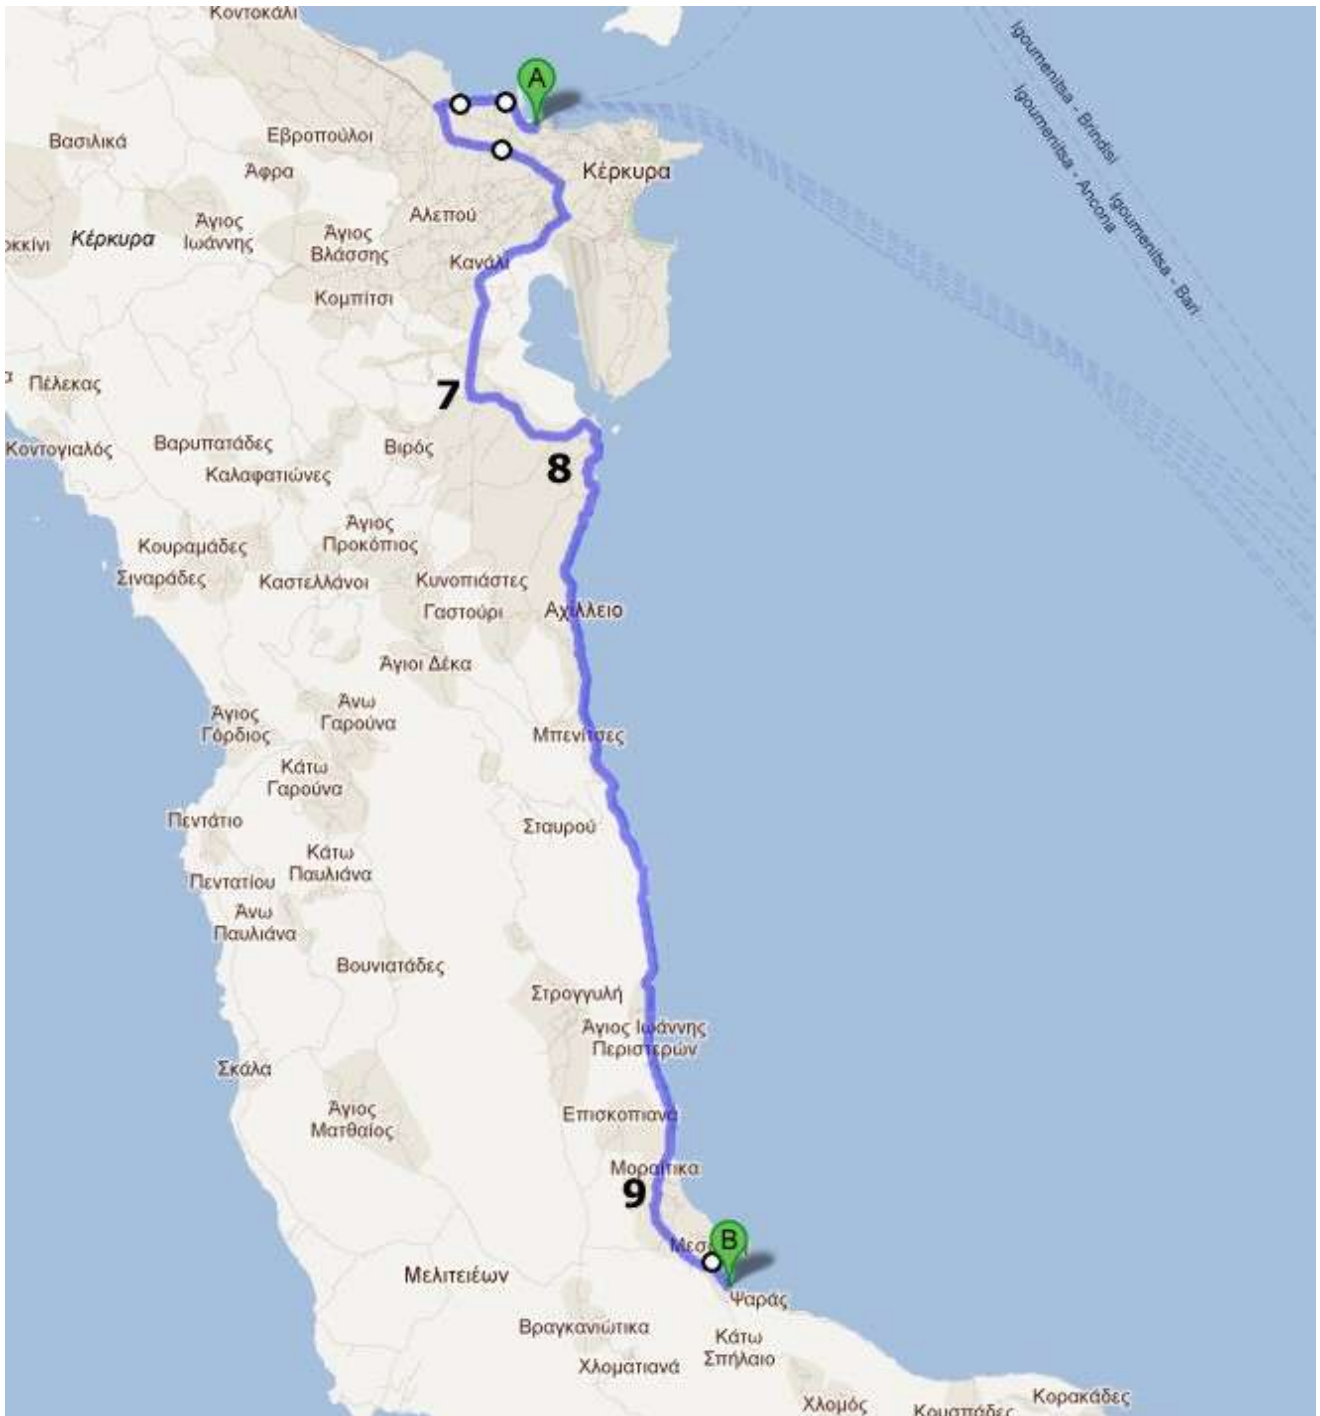

Driving instructions

Corfu Port – The Ionian Pearl villa

Follow the south road towards “Lefkimi”

1. Turn right onto **Ethnikis Antistaseos** (1.6 km)
2. Turn left traffic lights onto **Ethnikis Paleokastritsas** (2 km)
3. Turn right onto **Alexandrou Panagouli** (340 m)
4. Keep straight onto **Riga Fairaiou** (480 m)
5. Turn right onto **Leoforos Eptanisou** (600 m)
(LIDL supermarket will be on your left!)
6. Continue straight over traffic lights onto **Ethnikis Lefkimis** road (2.8 km)
7. Turn left and stay onto **Ethnikis Lefkimis** (15 km)
(just passed overhead sign LEFKIMI)
8. Continue straight through **Perama, Benitses**
9. In **Moraitika** continue straight until roundabout
10. At the roundabout, take 2nd exit onto **Messonghi** (1.1 km)
11. Take the 3rd left (150 m)
12. Turn right and continue straight (500 m)
13. **Ionian Pearl** is on your right hand side

Enter code: 0852 for security bar to open.

STEPS 1 – 6

STEPS 7 – 9

STEPS 10 – 13