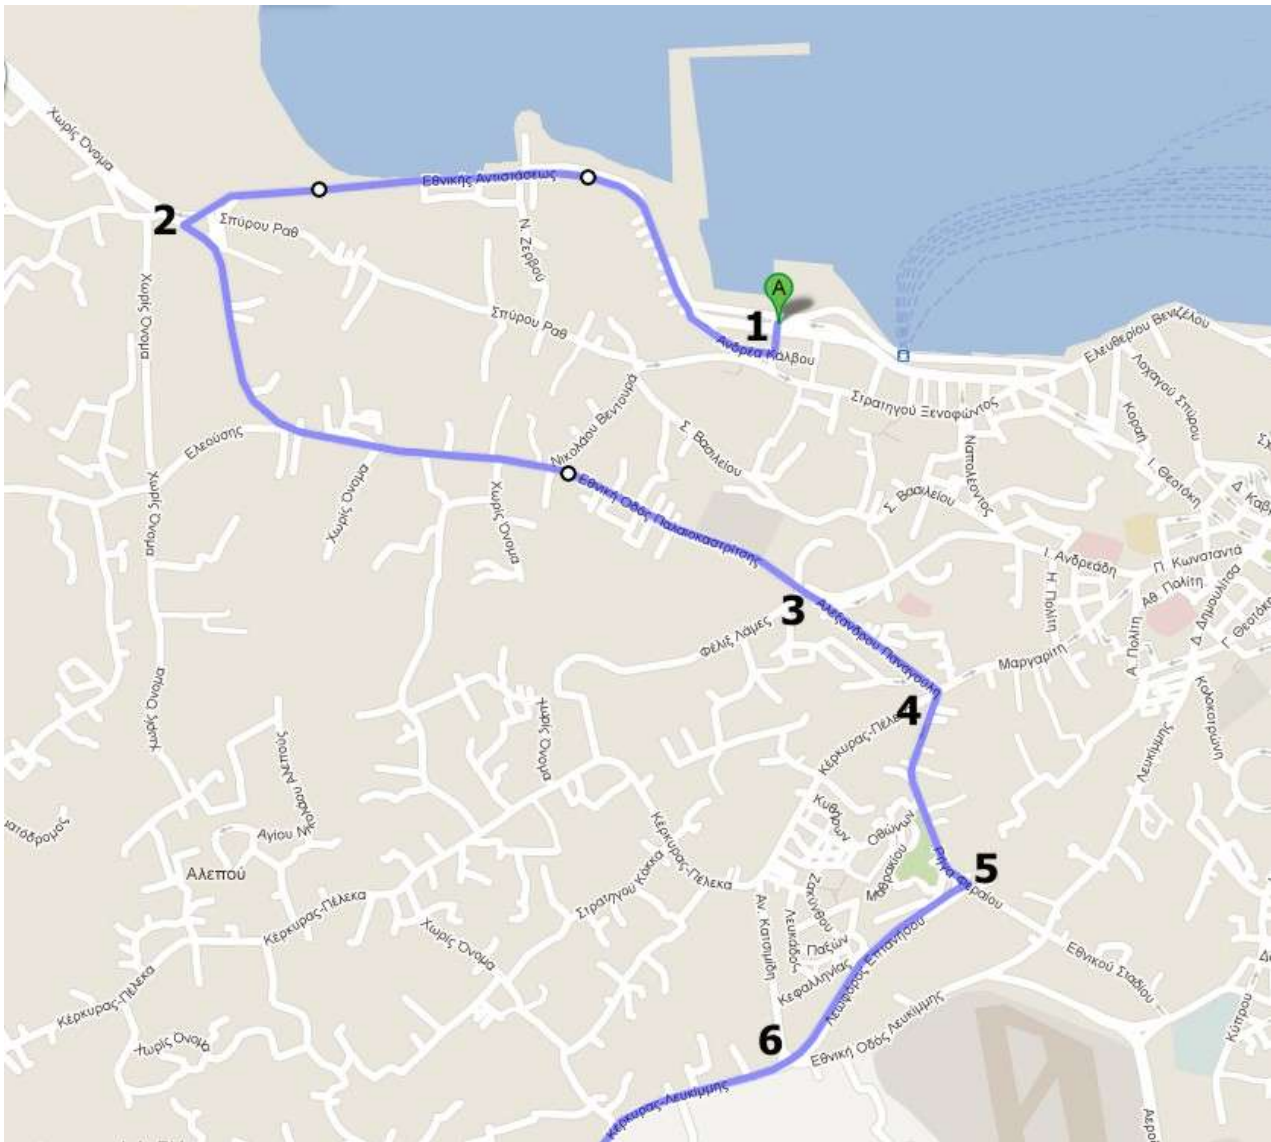

Driving instructions

Corfu Port – The Ionian Pearl villa

Follow the south road towards “Lefkimi”

1. Turn right onto **Ethnikis Antistaseos** (1.6 km)
2. Turn left traffic lights onto **Ethnikis Paleokastritsas** (2 km)
3. Turn right onto **Alexandrou Panagouli** (340 m)
4. Keep straight onto **Riga Fairaiou** (480 m)
5. Turn right onto **Leoforos Eptanisou** (600 m)
(LIDL supermarket will be on your left!)
6. Continue straight over traffic lights onto **Ethnikis Lefkimis** road (2.8 km)
7. Turn left and stay onto **Ethnikis Lefkimis** (15 km)
(just passed overhead sign LEFKIMI)
8. Continue straight through **Perama, Benitses**
9. In **Moraitika** continue straight until roundabout
10. At the roundabout, take 2nd exit onto **Messonghi** (1.1 km)
11. Take the 3rd left (150 m)
12. Turn right and continue straight (500 m)
13. **Ionian Pearl** is on your right hand side

Enter code: 0852 for security bar to open.

STEPS 1 – 6

STEPS 7 – 9

STEPS 10 – 13